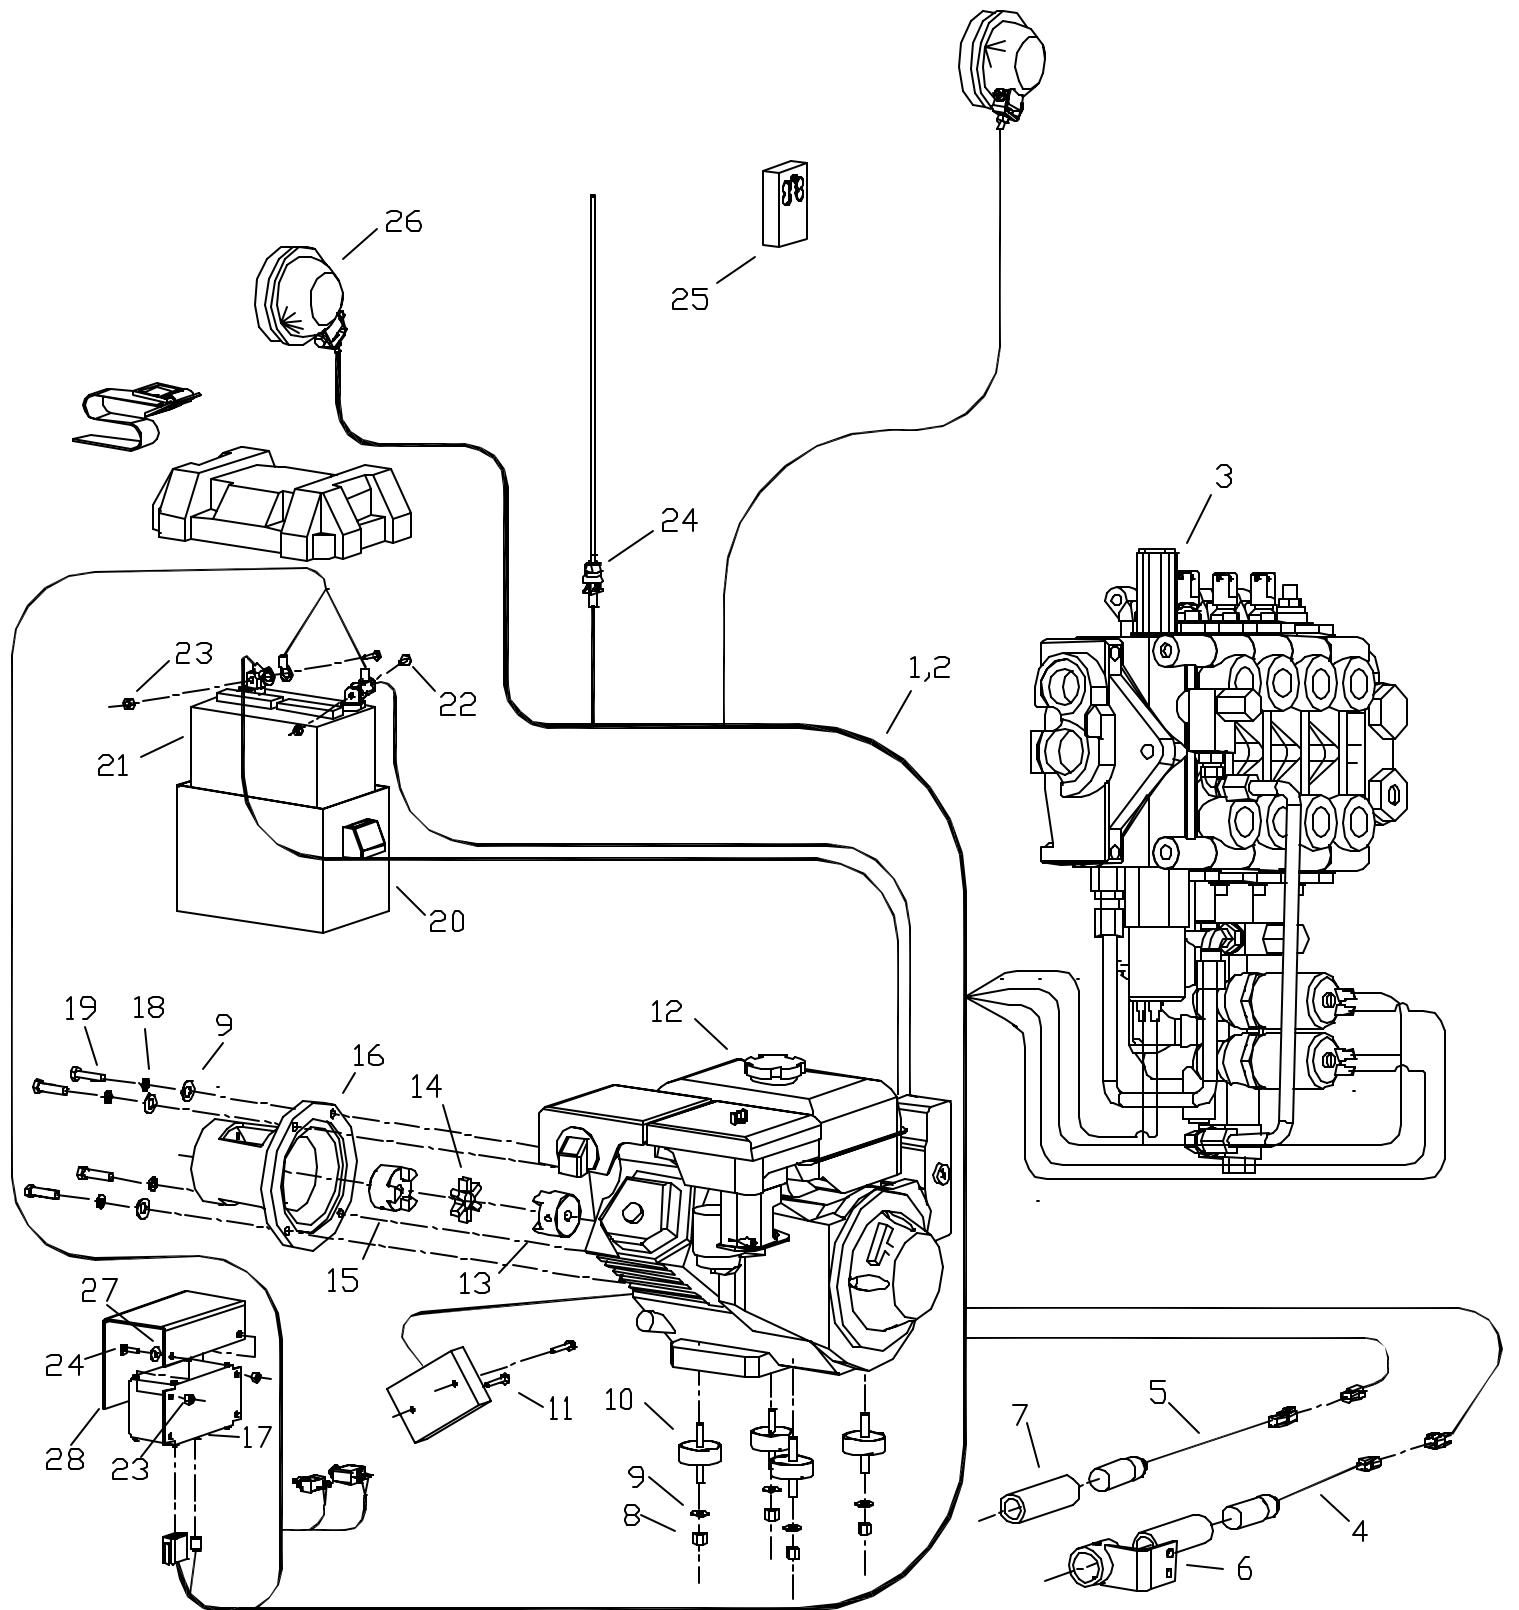

ELECTRICAL GROUP

MR802

KEY	PART NO.	PART NAME	QTY	REMARKS
1	1501301	HARNESS, W/ANTENNA	1	WIRE 802 (COMPLETE)
2	1501288	HARNESS, WIRE	1	
3	1541346	VALVE	1	V-20 BI-DWG # 002
4	1501292	SENSOR W/PLUG, PROXIMITY MALE	1	REVERSE
5	1501291	SENSOR W/PLUG, PROXIMITY FEMALE	1	FORWARD
6	1100045	BRACKET, REMOTE CONTROL SOCKET	1	
7	1100021	SOCKET, REMOTE CONTROL SENSOR	2	UHMW
8	1550147	NUT, HEX	4	3/8-16 NC NYLOC
9	1550206	WASHER, FLAT	4	3/8
10	1500918	ISOLATOR	4	3CC07 I HP - ENGINE
11	1550304	SCREW, SELF-TAPPING	2	# 14 X 1-1/2
12	1501078	ENGINE, HONDA	1	GX240K12AE2
13	1500671	COUPLER, JAW	1	L-095 1"
14	1500872	SPIDER, VERTHANE	1	SRL 090/95
15	1500871	COUPLER, JAW	1	ML095 X 1/2
16	1500915	ADAPTER, PUMP	1	3032
17	1501218	RECEIVER, REMOTE CONTROL	1	K4A001
18	1550217	WASHER, SPLIT LOCK	4	3/8
19	1550058	CAP SCREW, HEX HEAD	4	3/8-16 NC X 1-1/2 G5
20	1500976	BOX, GARDEN TRACTOR BATTERY W/LID	1	9082-1
21	1500013	BATTERY, GARDEN TRACTOR	1	12 VOLT
22	1550033	CAP SCREW, HEX HEAD	4	1/4-20 NC X 3/4 G5
23	1550110	NUT, HEX	4	1/4-20 NC
24	1501287	ANTENNA, REMOTE CONTROL - RIGID	1	
25	1501286	REMOTE CONTROL, HAND UNIT	1	
26	1500253	LIGHT, SPOT	2	3 AMP 12 VOLT
27	1550205	WASHER, FLAT	2	3/4
28	5600120	SHIELD, HEAT	1	REMOTE CONTROL