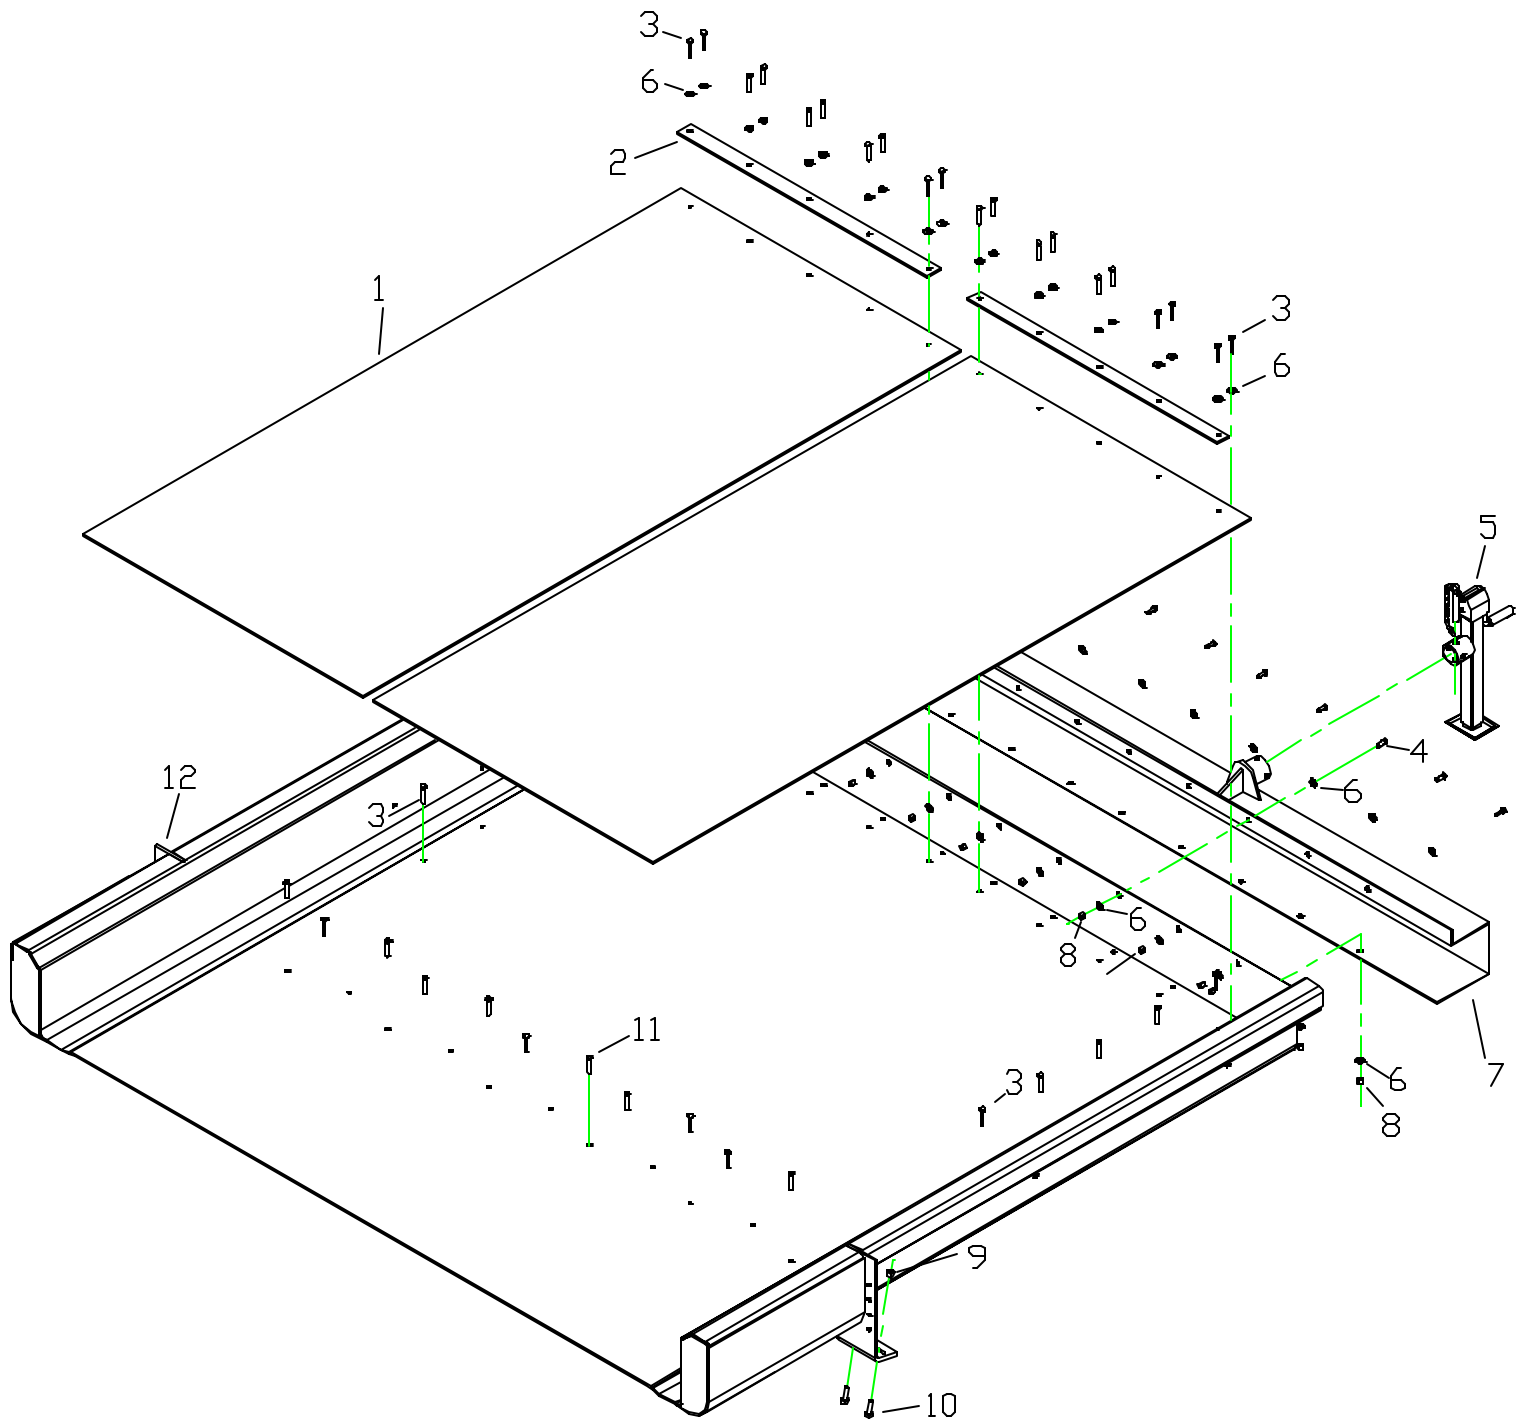

BALE RAM GROUP

MR802

KEY	PART NO.	PART NAME	QTY.	REMARKS
1	1550172	PIN, HITCH	2	5/8 X 6-1/2
2	5802055	SOCKET, RAM EXTENSION	2	
3	5802031	RAM EXTENSION	2	
4	1550209	WASHER, FLAT	4	5/8
5	5600103	BALE PAN	1	
6	1550059	CAP SCREW, HEX HEAD	8	3/8-16 NC X 1-1/4 G5
7	1550129	NUT, HEX	8	3/8-16 NC NYLOC
8	1550145	NUT, HEX	8	1/2-13 NC NYLOC
9	1541159	MOTOR, HYDRAULIC	2	WHITE RE3208040
10	1550009	CAP SCREW, HEX HEAD	8	1/2-13 NC X 1-3/4 G5
11	1550144	NUT, HEX	4	1/2-13 NC NYLOC JAM
12	1550125	NUT, HEX	4	5/8-11 NC
13	2113004	ALL THREAD	2	3/4 NC X 7"
14	5802051	CHAIN HOUSING-RIGHT	1	
15	1510077	BEARING, TAKE-UP	2	1-1/4
16	1520245	SPROCKET	4	80BS13 1-1/4 BORE 5/16 KW SS
17	5802054	IDLE SHAFT, BALE RAM	1	
18	1550314	BOLT, CARRIAGE	4	1/2 X 4-1/2
19	5802052	CHAIN HOUSING-LEFT	1	
20	1550018	CAP SCREW, HEX	10	1/2-13 NC X 1-1/4
21	1550313	NUT, HEX	4	5/8-11 NC NYLOC JAM
22	1520345	CHAIN, ROLLER	2	80 SUPER H X 71"
23	1520076	LINK	2	CONN SUPER 80H
24	5802053	BALE RAM	1	
25	1550312	CAP SCREW, HEX HEAD	2	5/8-11 NC X 9
26	1550148	NUT, HEX	2	5/8-11 NC NYLOC
27	1510056	BEARING	4	1-3/4" CAM FOLLOWER
28	1550316	PIN, ROLL	2	5/16 X 1-3/8
29	5600062	CHAIN CONNECTOR-TOP	2	
30	1550349	CAP SCREW, HEX HEAD (NOT SHOWN)	2	5/8-18 NF X 1 G5
31	1550226	WASHER, SPLIT LOCK (NOT SHOWN)	2	5/8

PADDLE GROUP**MR802**

<i>KEY</i>	<i>PART NO.</i>	<i>PART NAME</i>	<i>QTY</i>	<i>REMARKS</i>
1	1550058	CAP SCREW, HEX HEAD	11	3/8-16 NC X 1-1/2 G5
2	1501000	SKIRTING	1	PVC, 12K0C X C # 90 X 48"
3	1550128	NUT, HEX	12	3/4-10 NC NYLOC
4	5802029	SOCKET, STRETCHER ARM LEFT	1	
5	1550310	CAP SCREW, FLAT HEAD	6	3/4-10 NC X 2 G5
6	1550145	NUT, HEX	11	1/2-13 NC NYLOC
7	5802027	STRETCHER ARM - RIGHT	1	
8	1550044	CAP SCREW, HEX HEAD	6	3/4-10 NC X 2 G5
9	5802030	SOCKET, STRETCHER ARM RIGHT	1	
10	5802041	FRAME, TOP	1	
11	1100044	MOUNT, ANTENNA	1	
12	5802042	BRACKET, BELT HOLDER	1	
13	5802026	STRETCHER ARM - LEFT	1	