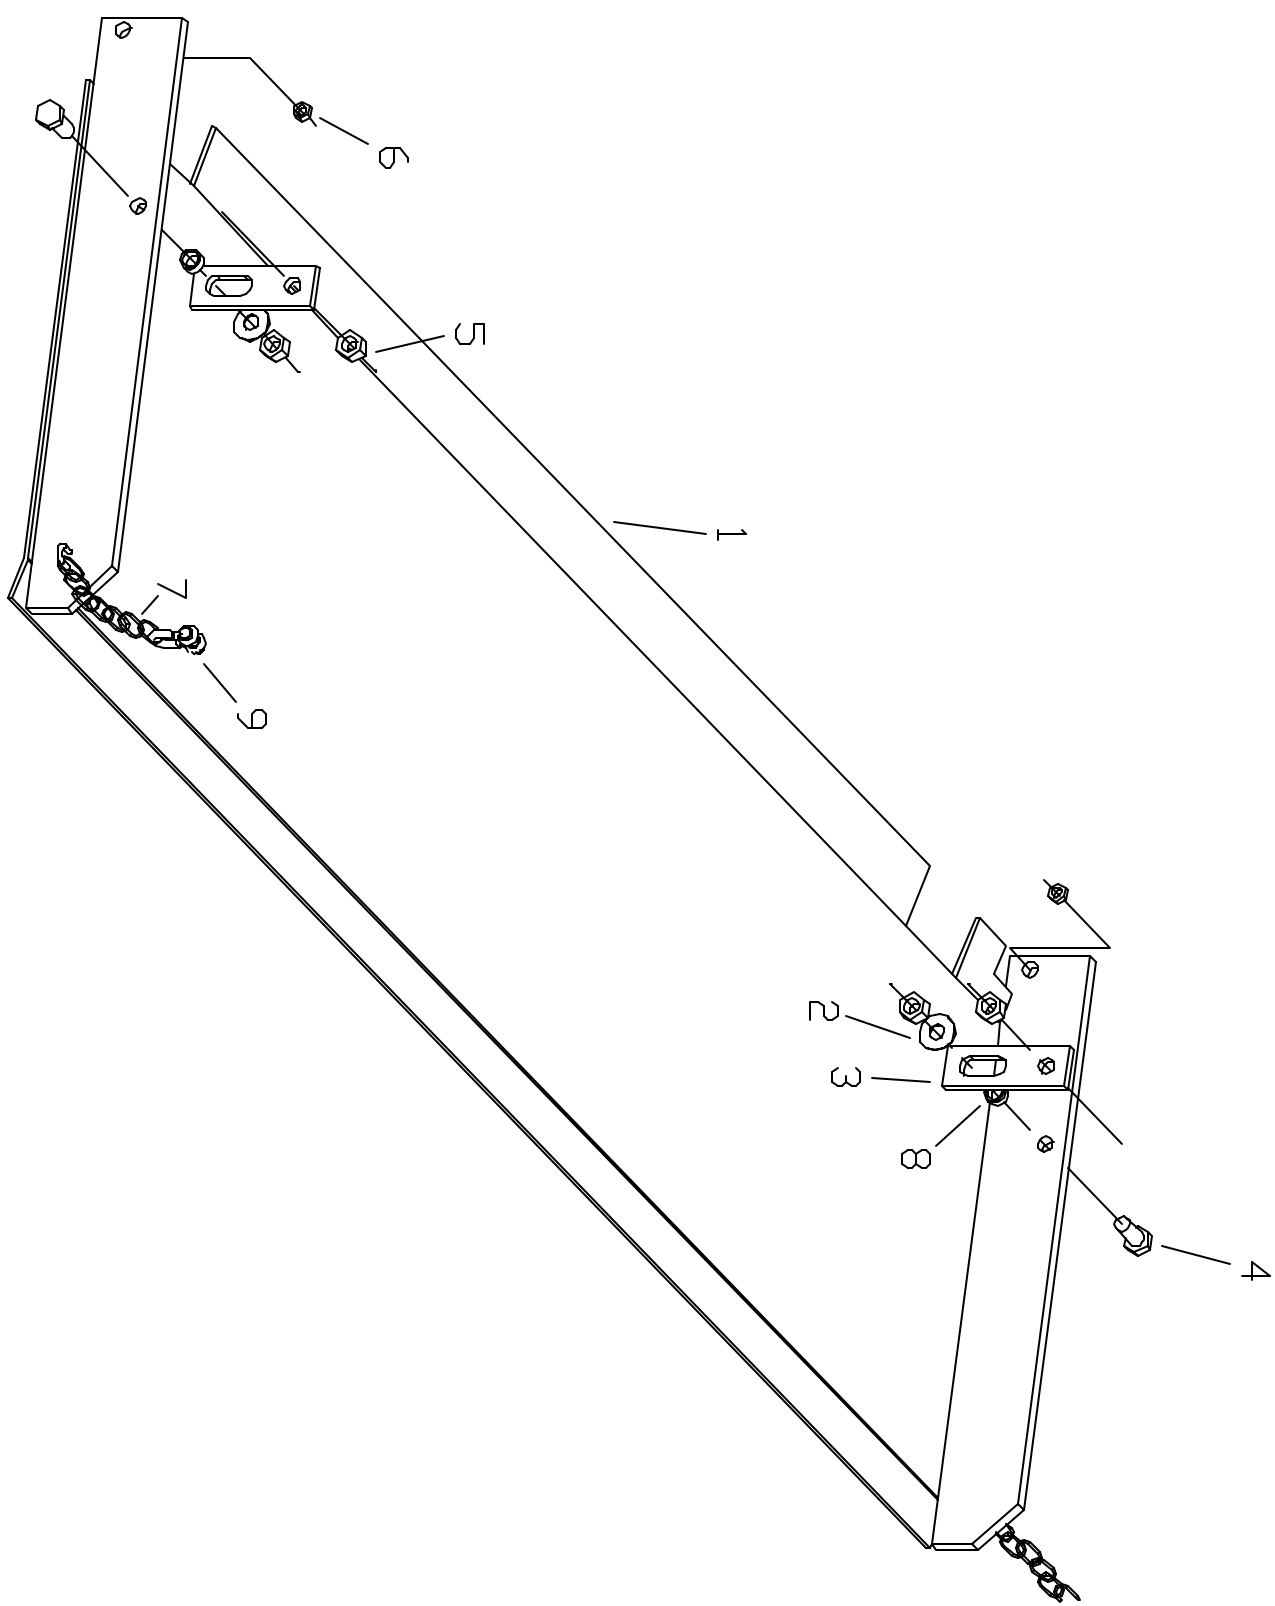

BAG PAN GROUP

MR802

<i>KEY</i>	<i>PART NO.</i>	<i>PART NAME</i>	<i>QTY</i>	<i>REMARKS</i>
1	5600108	BAG PAN	1	
2	1550278	WASHER, FLAT	2	3/4"
3	5802056	BRACKET, BAG PAN ADJUSTMENT	2	
4	1550044	CAP SCREW, HEX HEAD	2	3/4-10 NC X 2 G5
5	1550112	NUT, HEX	4	3/4-10 NC JAM
6	1550144	NUT, HEX	2	1/2-13 NC NYLOC JAM
7	1520062	LINK, CHAIN	14	1/4"
8	5802057	SPACER	2	3/4" ID
9	1500003	SHACKLE	2	7/16 X 1/2