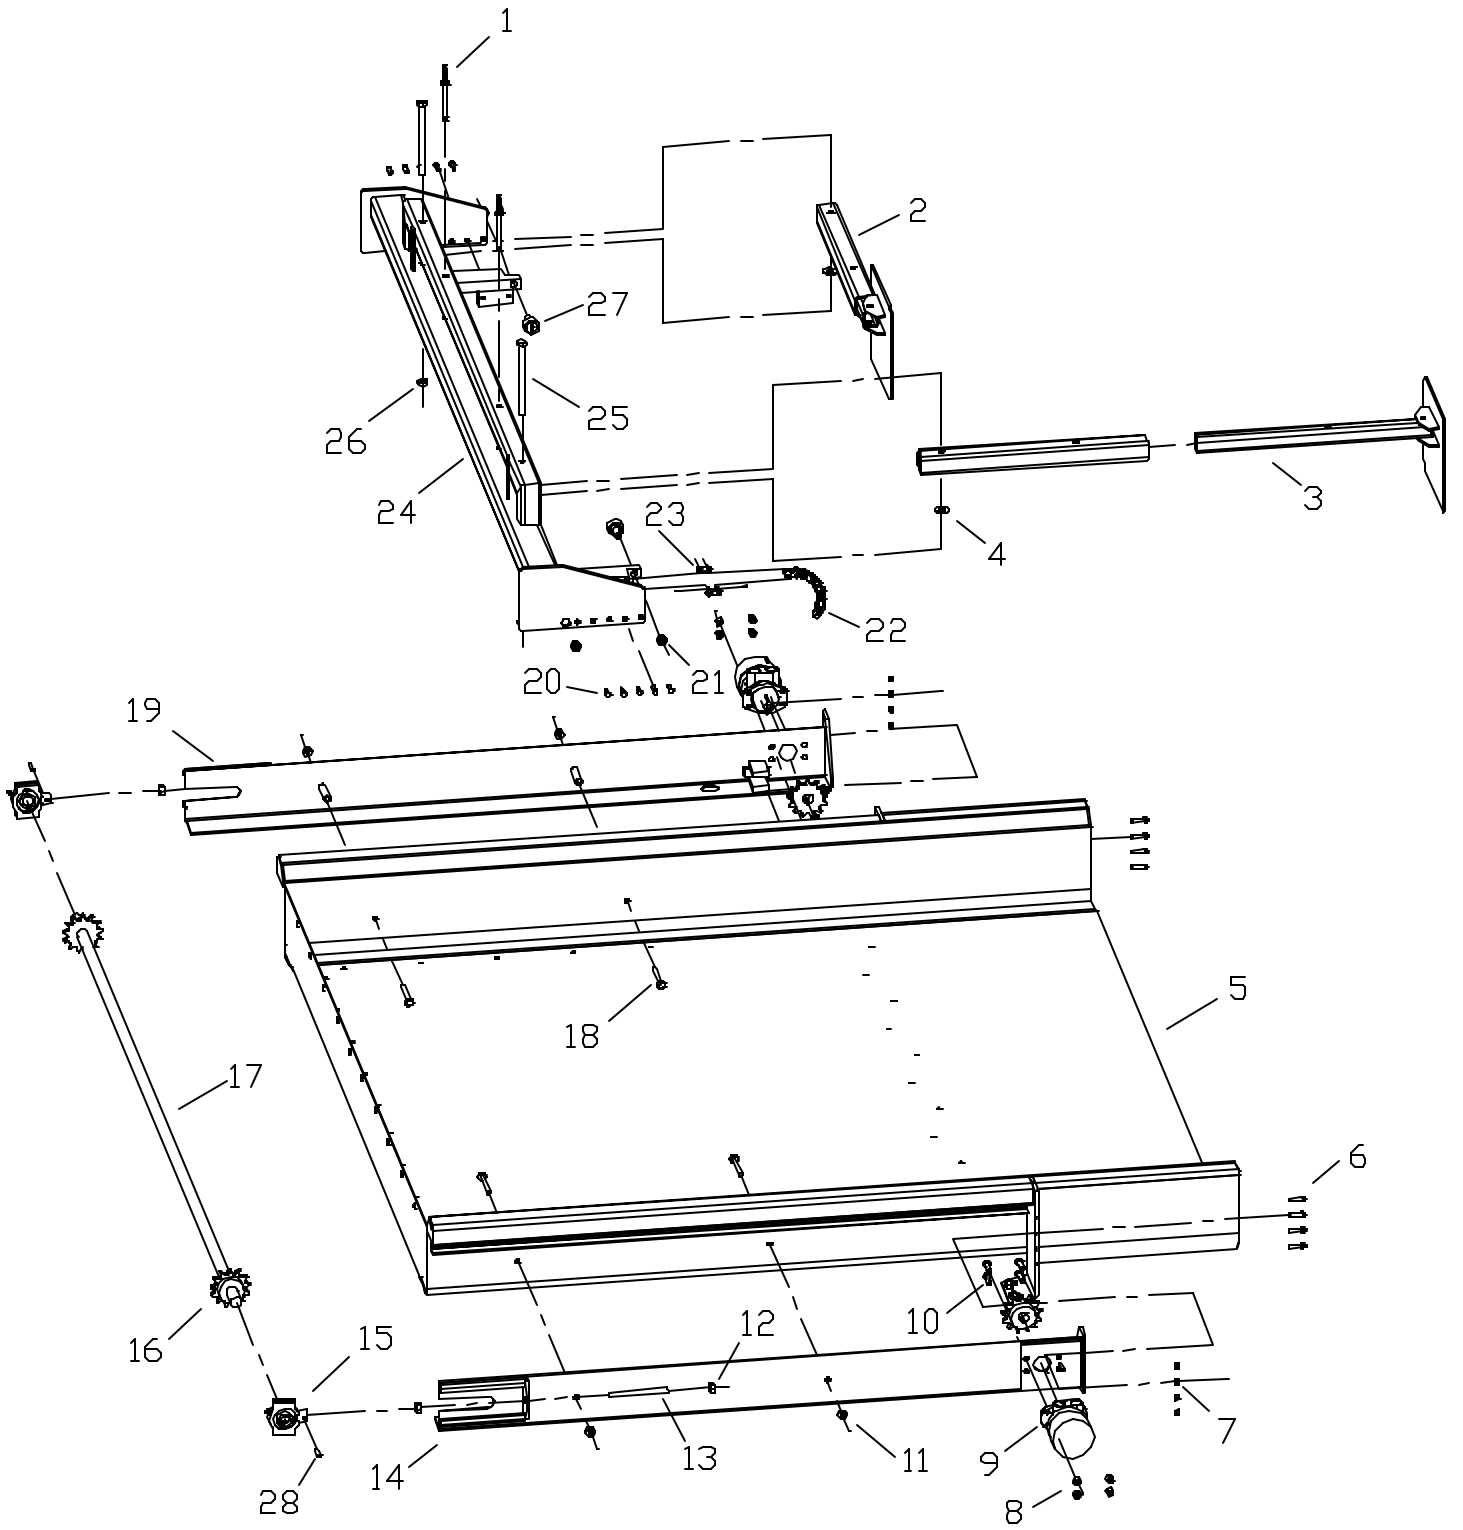

FRAME GROUP

MR802

KEY	PART NO.	PART NAME	QTY	REMARKS
1	5802014	WHEEL, GAUGE	1	COMPLETE W/5 X 3 TUBE
2	5802043	HITCH, TOW	1	
3	5802044	TUBE, JACK	2	
4	5802045	FRAME, BASE	1	
5	1541375	FITTING, HYDRAULIC PLUG	1	1" NP CS BL HX 5406-HP16
6	1501104	GAUGE, SIGHT	2	1"
7	1550169	PIN, HAIR	2	5/32 X 2-5/16
8	1550148	NUT, HEX	2	5/8-11 NC NYLOC
9	1550090	CAP SCREW, HEX HEAD	2	5/8-11 NC X 4 G5
10	5802046	FOOT, JACK	2	
11	1150171	PIN, HITCH	2	5/8 X 4-3/4"
12	5802028	FRAME, TRAILER TRANSPORT	1	
13	5802120	PIN, WHEEL STRUT PIVOT	2	
14	1550059	CAP SCREW, HEX HEAD	2	3/8-16 NC 1-1/4 X G5
15	1550303	NUT, HEX	2	3/8-16 NC JAM NYLOC
16	1550310	CAP SCREW, FLAT HEAD	2	3/4-10 NC X 2
17	5802121	STRUT, WHEEL LEG	2	
18	1541305	NIPPLE	2	1/2 X 6 SCH 40 BLACK

WHEEL GROUP**MR802**

KEY	PART NO.	PART NAME	QTY.	REMARKS
1	1550172	PIN, HITCH	2	5/8 X 6-1/2
2	1010034	SPINDLE	2	2-1/4 X 14-7/8
3	1550168	PIN, HAIR COTTER	2	3/16 X 3-3/4
4	1510073	BEARING, ROLLER CUP	1	JL69310
5	1500377	SEAL, OIL WHEEL HUB	1	CR22368
6	1510090	BEARING, ROLLER CONE	2	JL69349
7	1500182	HUB, WHEEL	2	W887
8	1510093	BEARING, ROLLER CUP	1	LM67010
9	1510113	BEARING, ROLLER CONE	1	LM67048
10	1550228	WASHER, LOCK EXTERNAL TOOTH	2	W06
11	1550136	NUT, LOCK	2	N06
12	1500070	CAP, DUST	2	
13	1500551	TIRE, 7-1/2 X 16LT	2	7.5 X 16 LT
14	1550309	NUT, HUB LUG	12	# 641-2024
15	1500329	RIM	2	16 LT X 6 6-LUG