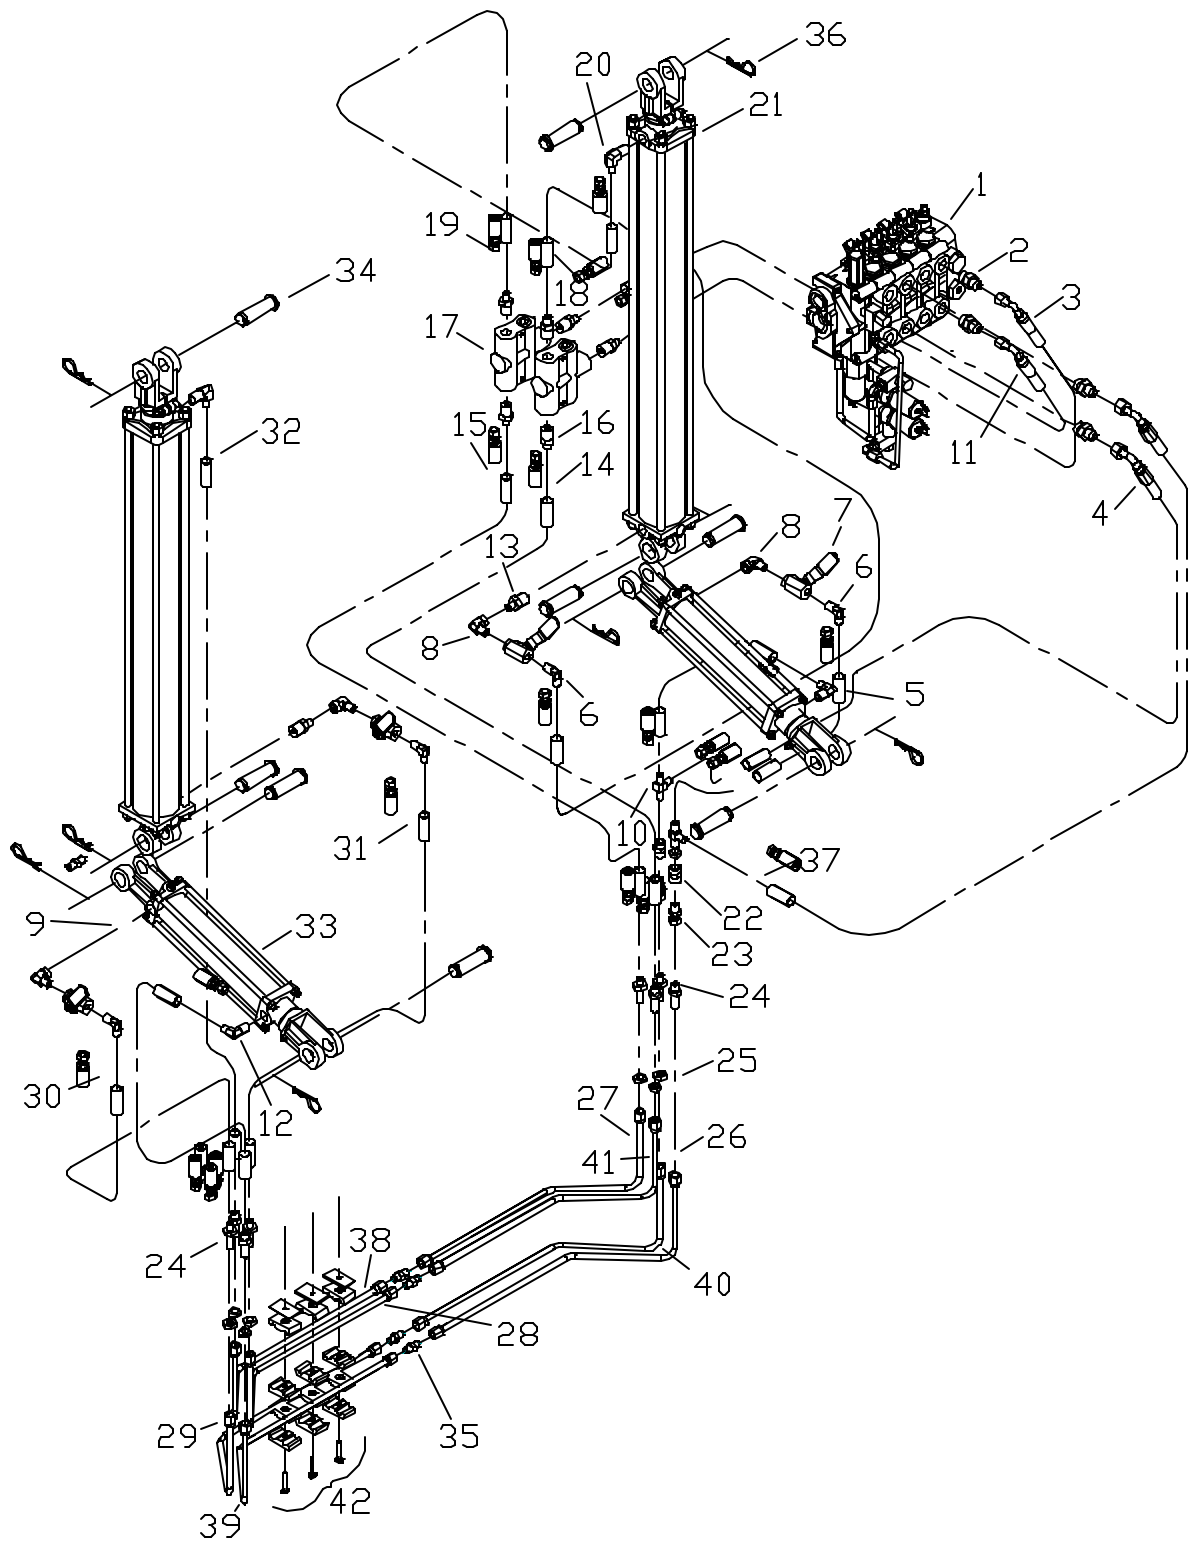

FRAME LIFT HYDRAULIC GROUP

MR802

KEY	PART NO.	PART NAME	QTY	REMARKS
1	1541346	VALVE	1	4 BANK V-20 BI-DWG# 002
2	1540573	FITTING, HYDRAULIC COUPLER	4	C5135 X 8 X 10
3	5802073	HOSE ASSEMBLY	1	42506U-668606-01900
4	5802074	HOSE ASSEMBLY	1	42506U-668606-03800
5	5802075	HOSE ASSEMBLY	2	42506U-606606-01900
6	1540651	FITTING, HYDRAULIC COUPLER	4	C5405 X 6
7	1541085	VALVE, BALL	4	1/4
8	1540456	FITTING, HYDRAULIC COUPLER	4	C3409 X 4
9	1540379	FITTING, HYDRAULIC COUPLER	2	C3069 X 4
10	1540735	FITTING, HYDRAULIC COUPLER	2	C5755 X 6
11	5802084	HOSE ASSEMBLY	1	42506U-668606-01800
12	1540653	FITTING, HYDRAULIC COUPLER	2	C5405 X 6 X 6
13	1540384	FITTING, HYDRAULIC COUPLER	2	C3069 X 8 X 4
14	5802085	HOSE ASSEMBLY	1	42506U-666606-02000
15	5802086	HOSE ASSEMBLY	1	42506U-666606-02100
16	1540516	FITTING, HYDRAULIC COUPLER	6	C5205 X 6 X 8
17	1541109	VALVE, FLOW DIVIDER	2	B100 1/2 PORT
18	5802087	HOSE ASSEMBLY	1	42506U-666606-01500
19	5802081	HOSE ASSEMBLY	1	42506U-666606-04800
20	1540654	FITTING, HYDRAULIC COUPLER	2	C5405 X 6 X 8
21	1541374	CYLINDER, HYDRAULIC	2	DB330
22	1540442	FITTING, HYDRAULIC COUPLER	2	C3309 X 4
23	1540366	FITTING, HYDRAULIC COUPLER	2	9100 X 6 X 4
24	1540590	FITTING, HYDRAULIC COUPLER	8	C5325 X 6
25	1540749	FITTING, HYDRAULIC COUPLER	8	C5924 X 6
26	5802093	HARDLINE ASSEMBLY	1	WHEEL LIFT RETURN-VALVE SIDE
	1541068	TUBING, HYDRAULIC	1	1/2"
	1540217	FITTING, NUT	2	FC-2875-8
	1540224	FITTING, SLEEVE	2	FF-9605-8
27	5802094	HARDLINE ASSEMBLY	1	FRAME LIFT RETURN-VALVE SIDE
	1541068	TUBING, HYDRAULIC	1	1/2"
	1540217	FITTING, NUT	2	FC-2875-8
	1540224	FITTING, SLEEVE	2	FF-9605-8
28	5802091	HARDLINE ASSEMBLY	1	FRAME LIFT PRESSURE-ENGINE SIDE
	1541068	TUBING, HYDRAULIC	1	1/2"
	1540217	FITTING, NUT	2	FC-2875-8
	1540224	FITTING, SLEEVE	2	FF-9605-8
29	5802095	HARDLINE ASSEMBLY	1	WHEEL LIFT PRESSURE-ENGINE SIDE
	1541068	TUBING, HYDRAULIC	1	1/2"
	1540217	FITTING, NUT	2	FC-2875-8
	1540224	FITTING, SLEEVE	2	FF-9605-8
30	5802078	HOSE ASSEMBLY	2	42506U-606606-02000
31	5802088	HOSE ASSEMBLY	1	42506U-606606-03400
32	5802089	HOSE ASSEMBLY	1	42506U-606606-03500
33	1540092	CYLINDER, HYDRAULIC	2	DB208
34	1550156	PIN, CLEVIS	8	1 X 3-1/4
35	1540545	FITTING, HYDRAULIC COUPLER	4	C5305 X 6
36	1550169	PIN, HAIR	8	5/32 X 2-15/16
37	5802090	HOSE ASSEMBLY	1	42506U-668608-04100
38	5802093	HARDLINE ASSEMBLY	1	FRAME LIFT RETURN-ENGINE SIDE
	1541068	TUBING, HYDRAULIC	1	1/2"
	1540217	FITTING, NUT	2	FC-2875-8
	1540224	FITTING, SLEEVE	2	FF-9605-8