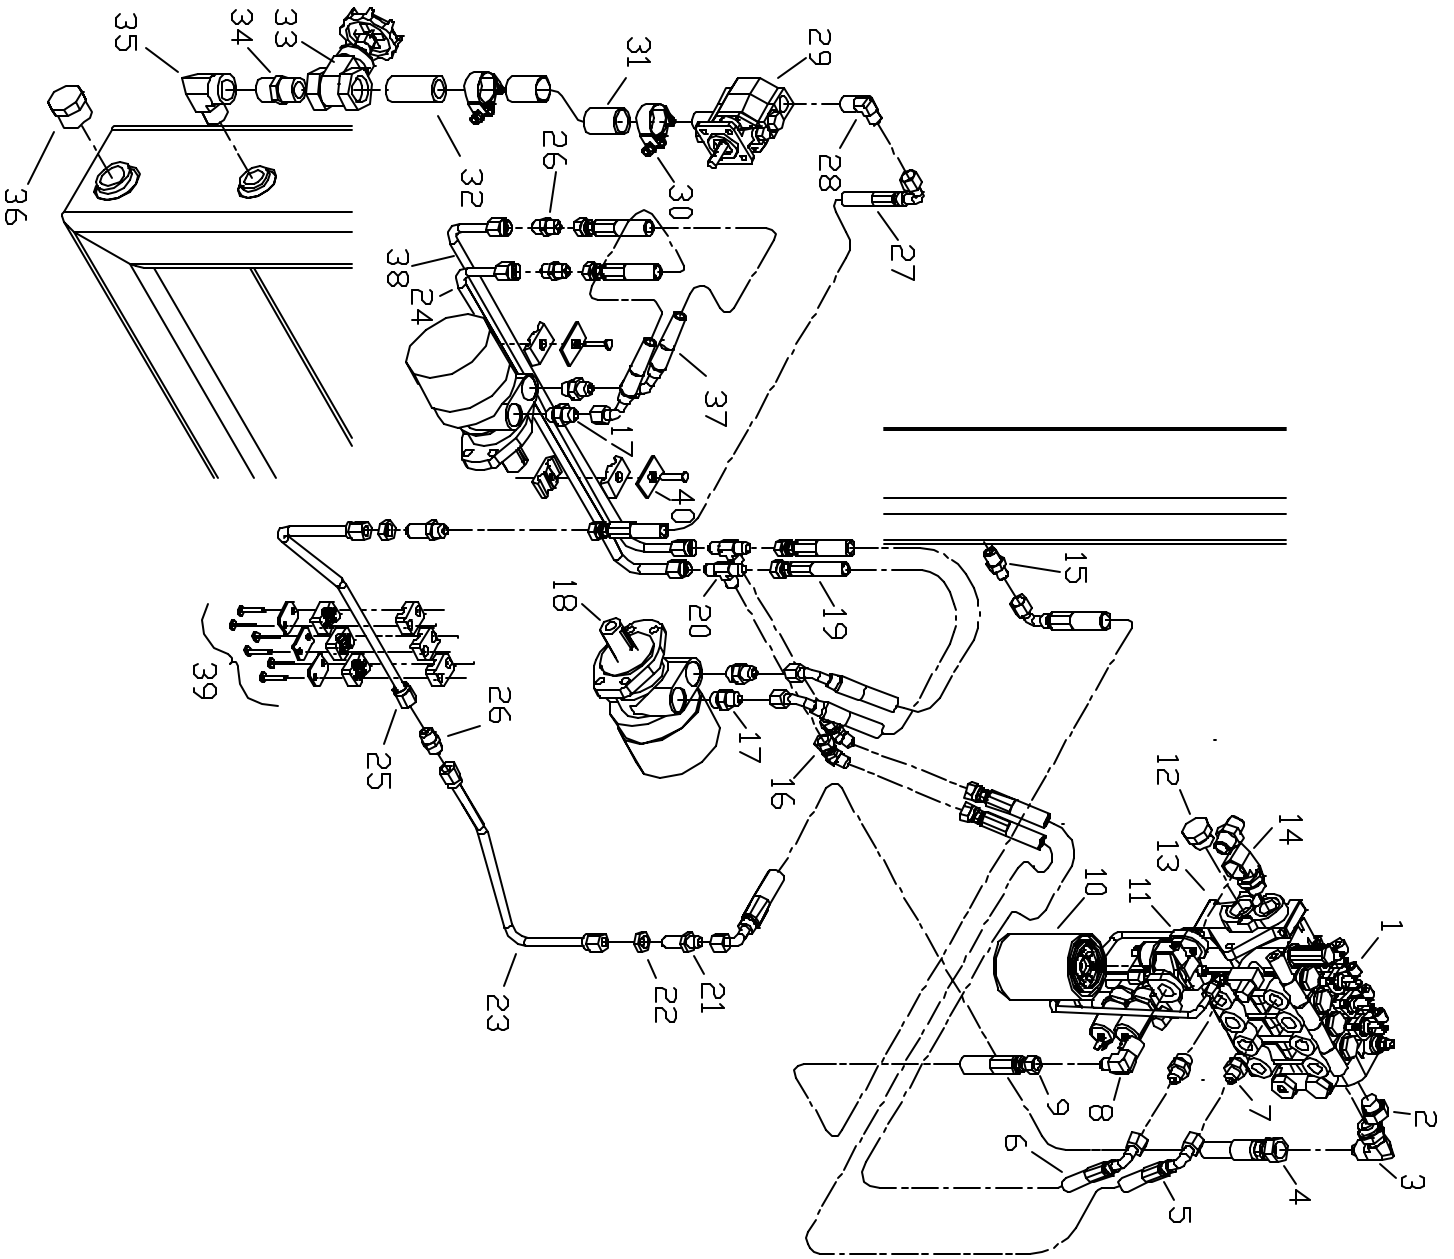

PUMP DRIVE HYDRAULIC GROUP

MR802

KEY	PART NO.	PART NAME	QTY	REMARKS
1	1541346	VALVE	1	4 BANK V-20 BI-DWG # 002
2	1540348	FITTING, HYDRAULIC PLUG	1	7237 X 12
3	1540687	FITTING, HYDRAULIC COUPLER	1	C5515 X 12
4	5802099	HOSE ASSEMBLY	1	42508U-668612-03800
5	5802067	HOSE ASSEMBLY	1	42506U-668608-05100
6	5802068	HOSE ASSEMBLY	1	42506U-668608-04800
7	1540573	FITTING, HYDRAULIC COUPLER	2	C5315 X 8 X 10
8	1540656	FITTING, HYDRAULIC COUPLER	1	C5405 X 8 X 12
9	5802069	HOSE ASSEMBLY	1	42508U-668608-03600
10	1540167	FILTER, HYDRAULIC OIL	1	FPE 30-25N
11	1540166	BASE, FILTER	1	FPC3012NXAR4X
12	1540349	FITTING, HYDRAULIC PLUG	1	7237 X 14
13	1540373	FITTING, HYDRAULIC COUPLER	1	C3069 X 12
14	1540460	FITTING, HYDRAULIC COUPLER	1	C3459 X 12
15	1540520	FITTING, HYDRAULIC COUPLER	1	C5205 X 8 X 8
16	1540621	FITTING, HYDRAULIC COUPLER	2	C5356 X 8
17	1540573	FITTING, HYDRAULIC COUPLER	4	C5315 X 8 X 10
18	1541159	MOTOR, HYDRAULIC	2	WHITE RE3208040
19	5802073	HOSE ASSEMBLY	2	42506U-668608-01900
20	1540721	FITTING, HYDRAULIC COUPLER	2	C5705 X 8
21	1540591	FITTING, BULKHEAD UNION	2	C5325 X 8
22	1540750	FITTING, BULKHEAD NUT	2	C5924 X 8
23	5802103	HARDLINE ASSEMBLY	1	VALVE PRESSURE - VALVE SIDE
	1541068	TUBING, HYDRAULIC	1	1/2"
	1540217	FITTING, NUT	2	FC-2875-8
	1540224	FITTING, SLEEVE	2	FF-9605-8
24	5802100	HARDLINE ASSEMBLY	1	BALE RAM-RETRACT
	1541068	TUBING, HYDRAULIC	1	1/2"
	1540217	FITTING, NUT	2	FC-2875-8
	1540224	FITTING, SLEEVE	2	FF-9605-8
25	5802102	HARDLINE ASSEMBLY	1	VALVE PRESSURE - ENGINE SIDE
	1541068	TUBING, HYDRAULIC	1	1/2"
	1540217	FITTING, NUT	2	FC-2875-8
	1540224	FITTING, SLEEVE	2	FF-9605-8
26	1540546	FITTING, HYDRAULIC COUPLER	3	C5305 X 8
27	5802072	HOSE ASSEMBLY		42508U-668608-03000
28	1540659	FITTING, HYDRAULIC COUPLER	1	C5405 X 8 X 8
29	1541001	PUMP, HYDRAULIC	1	4F663 BARNES
30	1540049	CLAMP, T-BOLT	2	1-1/2
31	1540864	HOSE, HYDRAULIC SUCTION	1	H42508-02000
32	1540941	NIPPLE	1	1 X 3
33	1541113	VALVE, GATE	1	1" 200#
34	1540375	FITTING, HYDRAULIC COUPLER	1	C3069 X 16
35	1540452	FITTING, HYDRAULIC COUPLER	1	C3409 X 16
36	1540404	FITTING, HYDRAULIC PLUG	1	C3159 X 20
37	5802076	HOSE ASSEMBLY	2	42506U-668608-01500
38	5802101	HARDLINE ASSEMBLY	1	BALE RAM-ENGAGE
	1541068	TUBING, HYDRAULIC	1	1/2"
	1540217	FITTING, NUT	2	FC-2875-8
	1540224	FITTING, SLEEVE	2	FF-9605-8
39	1541251	CLAMP, HYDRAULIC TUBE	3	1/2" SINGLE "T"
40	1541247	CLAMP, HYDRAULIC TUBE	2	1/2" DOUBLE "T"