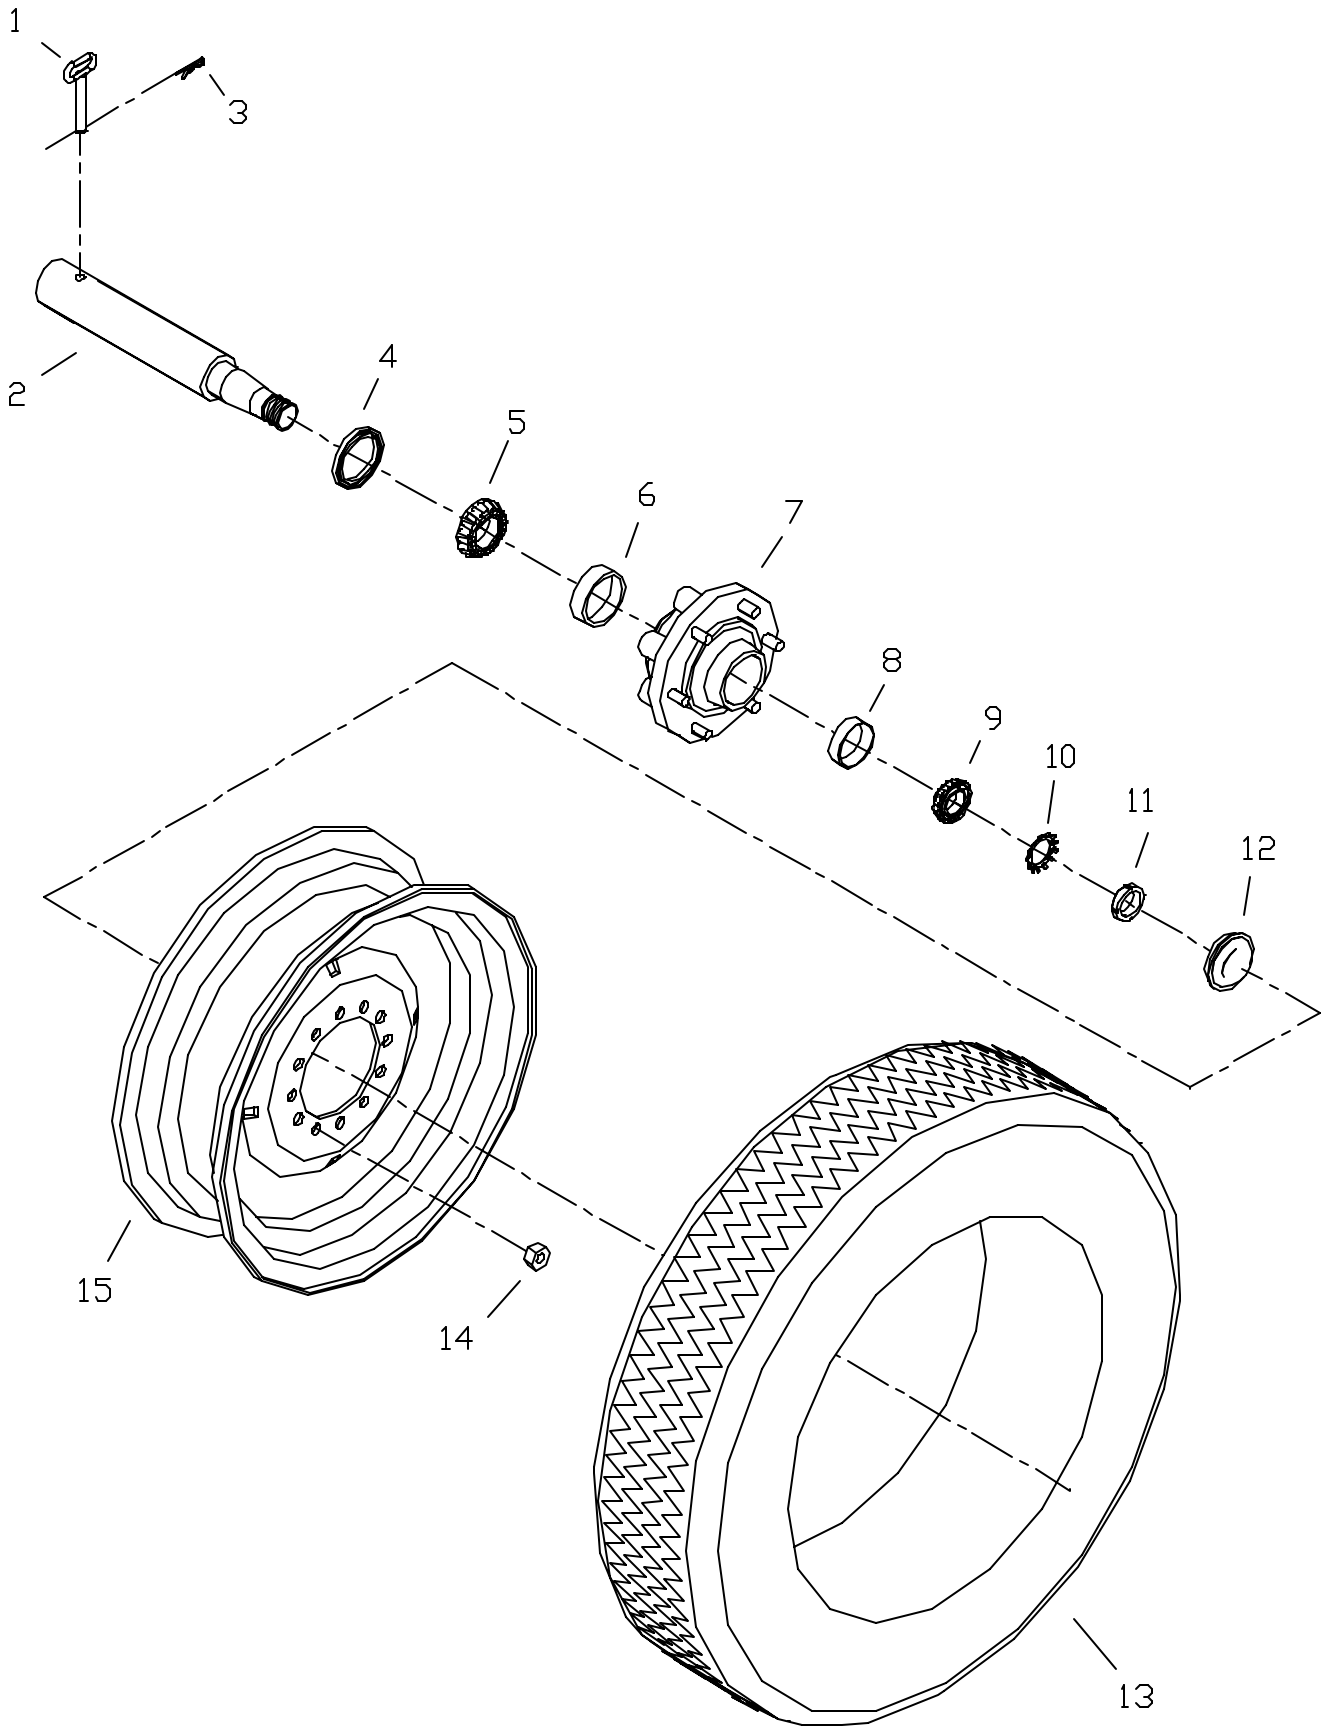

FRAME GROUP

MR802

KEY	PART NO.	PART NAME	QTY	REMARKS
1	5802014	WHEEL, GAUGE	1	COMPLETE W/5 X 3 TUBE
2	5802043	HITCH, TOW	1	
3	5802044	TUBE, JACK	2	
4	5802045	FRAME, BASE	1	
5	1541375	FITTING, HYDRAULIC PLUG	1	1" NP CS BL HX 5406-HP16
6	1501104	GAUGE, SIGHT	2	1"
7	1550169	PIN, HAIR	2	5/32 X 2-5/16
8	1550148	NUT, HEX	2	5/8-11 NC NYLOC
9	1550090	CAP SCREW, HEX HEAD	2	5/8-11 NC X 4 G5
10	5802046	FOOT, JACK	2	
11	1150171	PIN, HITCH	2	5/8 X 4-3/4"
12	5802028	FRAME, TRAILER TRANSPORT	1	
13	5802120	PIN, WHEEL STRUT PIVOT	2	
14	1550059	CAP SCREW, HEX HEAD	2	3/8-16 NC 1-1/4 X G5
15	1550303	NUT, HEX	2	3/8-16 NC JAM NYLOC
16	1550310	CAP SCREW, FLAT HEAD	2	3/4-10 NC X 2
17	5802121	STRUT, WHEEL LEG	2	
18	1541305	NIPPLE	2	1/2 X 6 SCH 40 BLACK

WHEEL GROUP**MR802**

KEY	PART NO.	PART NAME	QTY.	REMARKS
1	1550172	PIN, HITCH	2	5/8 X 6-1/2
2	1010034	SPINDLE	2	2-1/4 X 14-7/8
3	1550168	PIN, HAIR COTTER	2	3/16 X 3-3/4
4	1510073	BEARING, ROLLER CUP	1	JL69310
5	1500377	SEAL, OIL WHEEL HUB	1	CR22368
6	1510090	BEARING, ROLLER CONE	2	JL69349
7	1500182	HUB, WHEEL	2	W887
8	1510093	BEARING, ROLLER CUP	1	LM67010
9	1510113	BEARING, ROLLER CONE	1	LM67048
10	1550228	WASHER, LOCK EXTERNAL TOOTH	2	W06
11	1550136	NUT, LOCK	2	N06
12	1500070	CAP, DUST	2	
13	1500551	TIRE, 7-1/2 X 16LT	2	7.5 X 16 LT
14	1550309	NUT, HUB LUG	12	# 641-2024
15	1500329	RIM	2	16 LT X 6 6-LUG