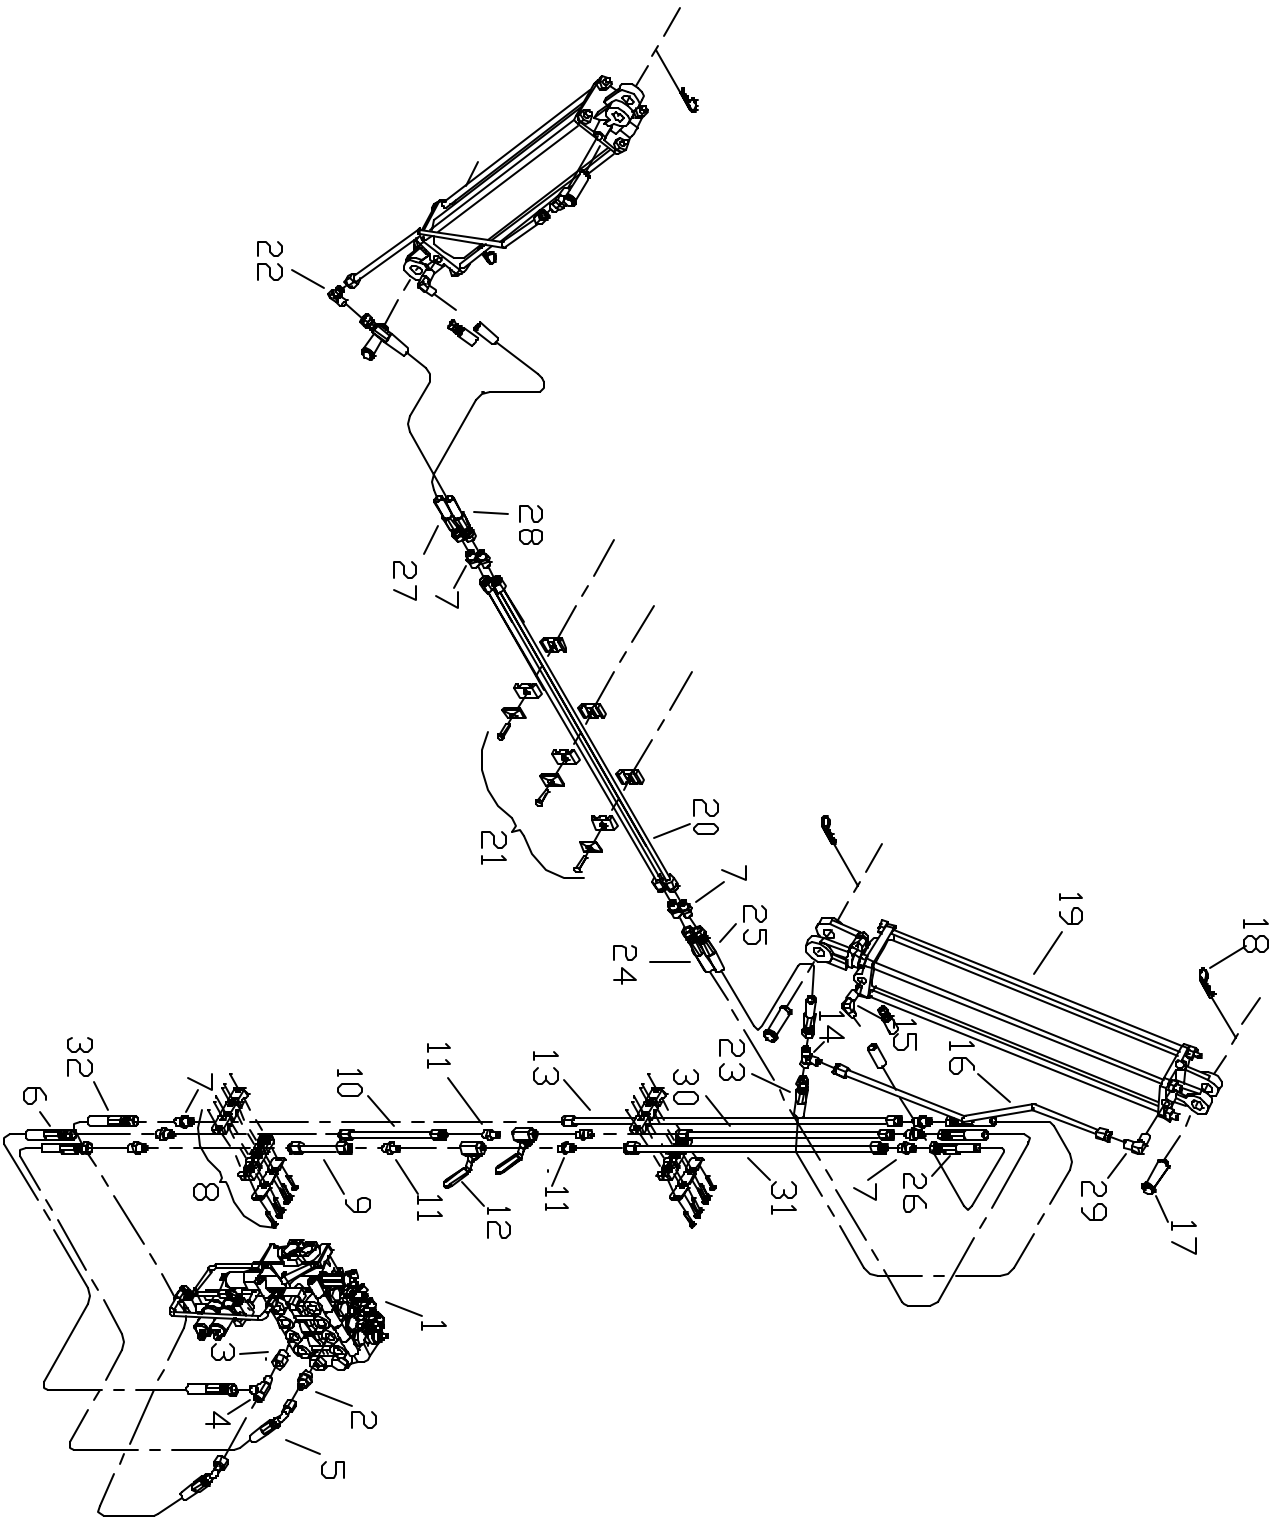

STRETCHER ARM HYDRAULIC GROUP

MR802

KEY	PART NO.	PART NAME	QTY	REMARKS
1	1541346	VALVE	1	4 BANK V-20 BI-DWG #002
2	1540573	FITTING, HYDRAULIC COUPLER	1	C5315 X 8 X 10
3	1540426	FITTING, HYDRAULIC COUPLER	1	C3269 X 10 X 6
4	1540736	FITTING, HYDRAULIC COUPLER	1	C5755 X 8
5	5802104	HOSE ASSEMBLY	1	42506U-668608-08500
6	5802105	HOSE ASSEMBLY	1	42506U-608608-08200
7	1540546	FITTING, HYDRAULIC COUPLER	7	C5305 X 8
8	1541251	CLAMP, HYDRAULIC TUBE	6	1/2 SINGLE T
9	5802106	HARDLINE ASSEMBLY	1	VALVE SIDE PADDLE RETRACT SHORT
	1541068	TUBING, HYDRAULIC	1	1/2"
	1540217	FITTING, NUT	2	FC-2875-8
	1540224	FITTING, SLEEVE	2	FF-9605-8
10	5802107	HARDLINE ASSEMBLY	1	ENGINE SIDE PADDLE RETRACT SHOR
	1541068	TUBING, HYDRAULIC	1	1/2"
	1540217	FITTING, NUT	2	FC-2875-8
	1540224	FITTING, SLEEVE	2	FF-9605-8
11	1540519	FITTING, HYDRAULIC COUPLER	4	C5205 X 8 X 4
12	1541085	VALVE, BALL	2	1/4"
13	5802108	HARDLINE ASSEMBLY	1	PADDLE EXTEND - MAIN
	1541068	TUBING, HYDRAULIC	1	1/2"
	1540217	FITTING, NUT	2	FC-2875-8
	1540224	FITTING, SLEEVE	2	FF-9605-8
14	1540721	FITTING, HYDRAULIC COUPLER	1	C5705 X 8
15	1540654	FITTING, HYDRAULIC COUPLER	2	C5405 X 6 X 8
16	5600123	HARDLINE ASSEMBLY	2	VALVE SIDE PADDLE EXTEND
	1541068	TUBING, HYDRAULIC	1	1/2"
	1540217	FITTING, NUT	2	FC-2875-8
	1540224	FITTING, SLEEVE	2	FF-9605-8
17	1550156	PIN, CLEVIS	4	1 X 3-1/4
18	1550169	PIN, HAIR	4	5/32 X 2-15/16
19	1540113	HYDRAULIC CYLINDER	2	DB424
20	5802110	HARDLINE ASSEMBLY	2	TOP CROSSOVER
	1541068	TUBING, HYDRAULIC	1	
	1540217	FITTING, NUT	2	FC-2875-8
	1540224	FITTING, SLEEVE	2	FF-9605-8
21	1541247	CLAMP, HYDRAULIC TUBE	3	1/2 DOUBLE T
22	1540680	FITTING, HYDRAULIC COUPLER	1	C5505 X 8
23	5802113	HOSE ASSEMBLY	1	42506U-608608-03200
24	5802114	HOSE ASSEMBLY	1	42506U-608608-05400
25	5802115	HOSE ASSEMBLY	1	42506U-608608-01800
26	5802116	HOSE ASSEMBLY	1	42506U-608606-03600
27	5802117	HOSE ASSEMBLY	1	42506U-608606-01800
28	5802118	HOSE ASSEMBLY	1	42506U-608608-02200
29	1540659	FITTING, HYDRAULIC COUPLER	2	C5405 X 8 X 8
30	5802111	HARDLINE ASSEMBLY	1	CROSSOVER
	1541068	TUBING, HYDRAULIC	1	1/2"
	1540217	FITTING, NUT	2	FC-2875-8
	1540224	FITTING, SLEEVE	2	FF-9605-8
31	5802112	HARDLINE ASSEMBLY	1	VALVE SIDE PADDLE RETRACT LONG
	1541068	TUBING, HYDRAULIC	1	1/2"
	1540217	FITTING, NUT	2	FC-2875-8
	1540224	FITTING, SLEEVE	2	FF-9605-8
32	5802119	HOSE ASSEMBLY	1	42506U-668608-08200