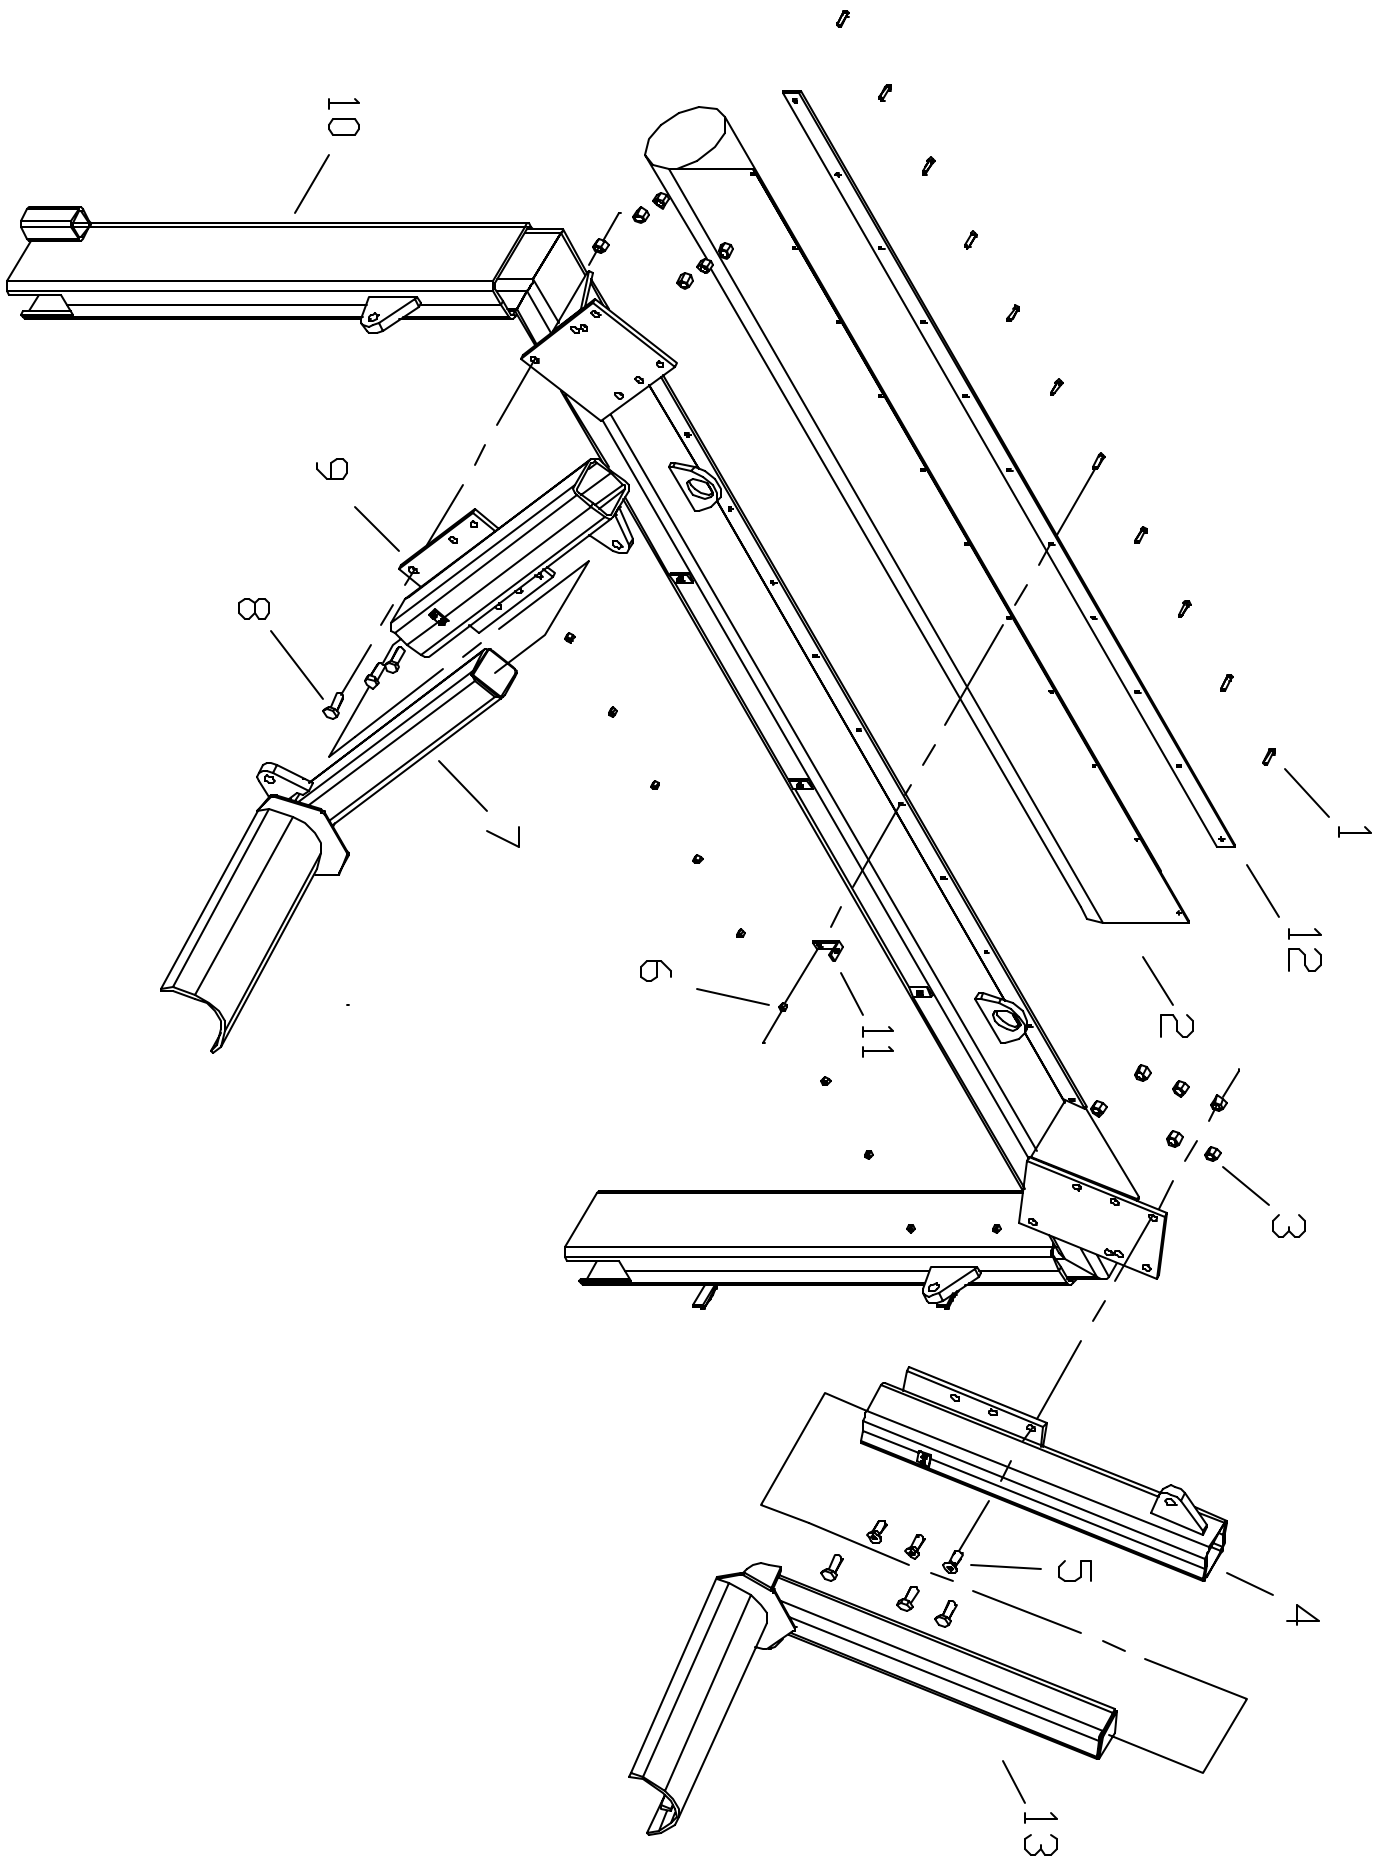

WHEEL GROUP**MR802**

KEY	PART NO.	PART NAME	QTY.	REMARKS
1	1550172	PIN, HITCH	2	5/8 X 6-1/2
2	1010034	SPINDLE	2	2-1/4 X 14-7/8
3	1550168	PIN, HAIR COTTER	2	3/16 X 3-3/4
4	1510073	BEARING, ROLLER CUP	1	JL69310
5	1500377	SEAL, OIL WHEEL HUB	1	CR22368
6	1510090	BEARING, ROLLER CONE	2	JL69349
7	1500182	HUB, WHEEL	2	W887
8	1510093	BEARING, ROLLER CUP	1	LM67010
9	1510113	BEARING, ROLLER CONE	1	LM67048
10	1550228	WASHER, LOCK EXTERNAL TOOTH	2	W06
11	1550136	NUT, LOCK	2	N06
12	1500070	CAP, DUST	2	
13	1500551	TIRE, 7-1/2 X 16LT	2	7.5 X 16 LT
14	1550309	NUT, HUB LUG	12	# 641-2024
15	1500329	RIM	2	16 LT X 6 6-LUG

BALE RAM GROUP

MR802

KEY	PART NO.	PART NAME	QTY.	REMARKS
1	1550172	PIN, HITCH	2	5/8 X 6-1/2
2	5802055	SOCKET, RAM EXTENSION	2	
3	5802031	RAM EXTENSION	2	
4	1550209	WASHER, FLAT	4	5/8
5	5600103	BALE PAN	1	
6	1550059	CAP SCREW, HEX HEAD	8	3/8-16 NC X 1-1/4 G5
7	1550129	NUT, HEX	8	3/8-16 NC NYLOC
8	1550145	NUT, HEX	8	1/2-13 NC NYLOC
9	1541159	MOTOR, HYDRAULIC	2	WHITE RE3208040
10	1550009	CAP SCREW, HEX HEAD	8	1/2-13 NC X 1-3/4 G5
11	1550144	NUT, HEX	4	1/2-13 NC NYLOC JAM
12	1550125	NUT, HEX	4	5/8-11 NC
13	2113004	ALL THREAD	2	3/4 NC X 7"
14	5802051	CHAIN HOUSING-RIGHT	1	
15	1510077	BEARING, TAKE-UP	2	1-1/4
16	1520245	SPROCKET	4	80BS13 1-1/4 BORE 5/16 KW SS
17	5802054	IDLE SHAFT, BALE RAM	1	
18	1550314	BOLT, CARRIAGE	4	1/2 X 4-1/2
19	5802052	CHAIN HOUSING-LEFT	1	
20	1550018	CAP SCREW, HEX	10	1/2-13 NC X 1-1/4
21	1550313	NUT, HEX	4	5/8-11 NC NYLOC JAM
22	1520345	CHAIN, ROLLER	2	80 SUPER H X 71"
23	1520076	LINK	2	CONN SUPER 80H
24	5802053	BALE RAM	1	
25	1550312	CAP SCREW, HEX HEAD	2	5/8-11 NC X 9
26	1550148	NUT, HEX	2	5/8-11 NC NYLOC
27	1510056	BEARING	4	1-3/4" CAM FOLLOWER
28	1550316	PIN, ROLL	2	5/16 X 1-3/8
29	5600062	CHAIN CONNECTOR-TOP	2	
30	1550349	CAP SCREW, HEX HEAD (NOT SHOWN)	2	5/8-18 NF X 1 G5
31	1550226	WASHER, SPLIT LOCK (NOT SHOWN)	2	5/8